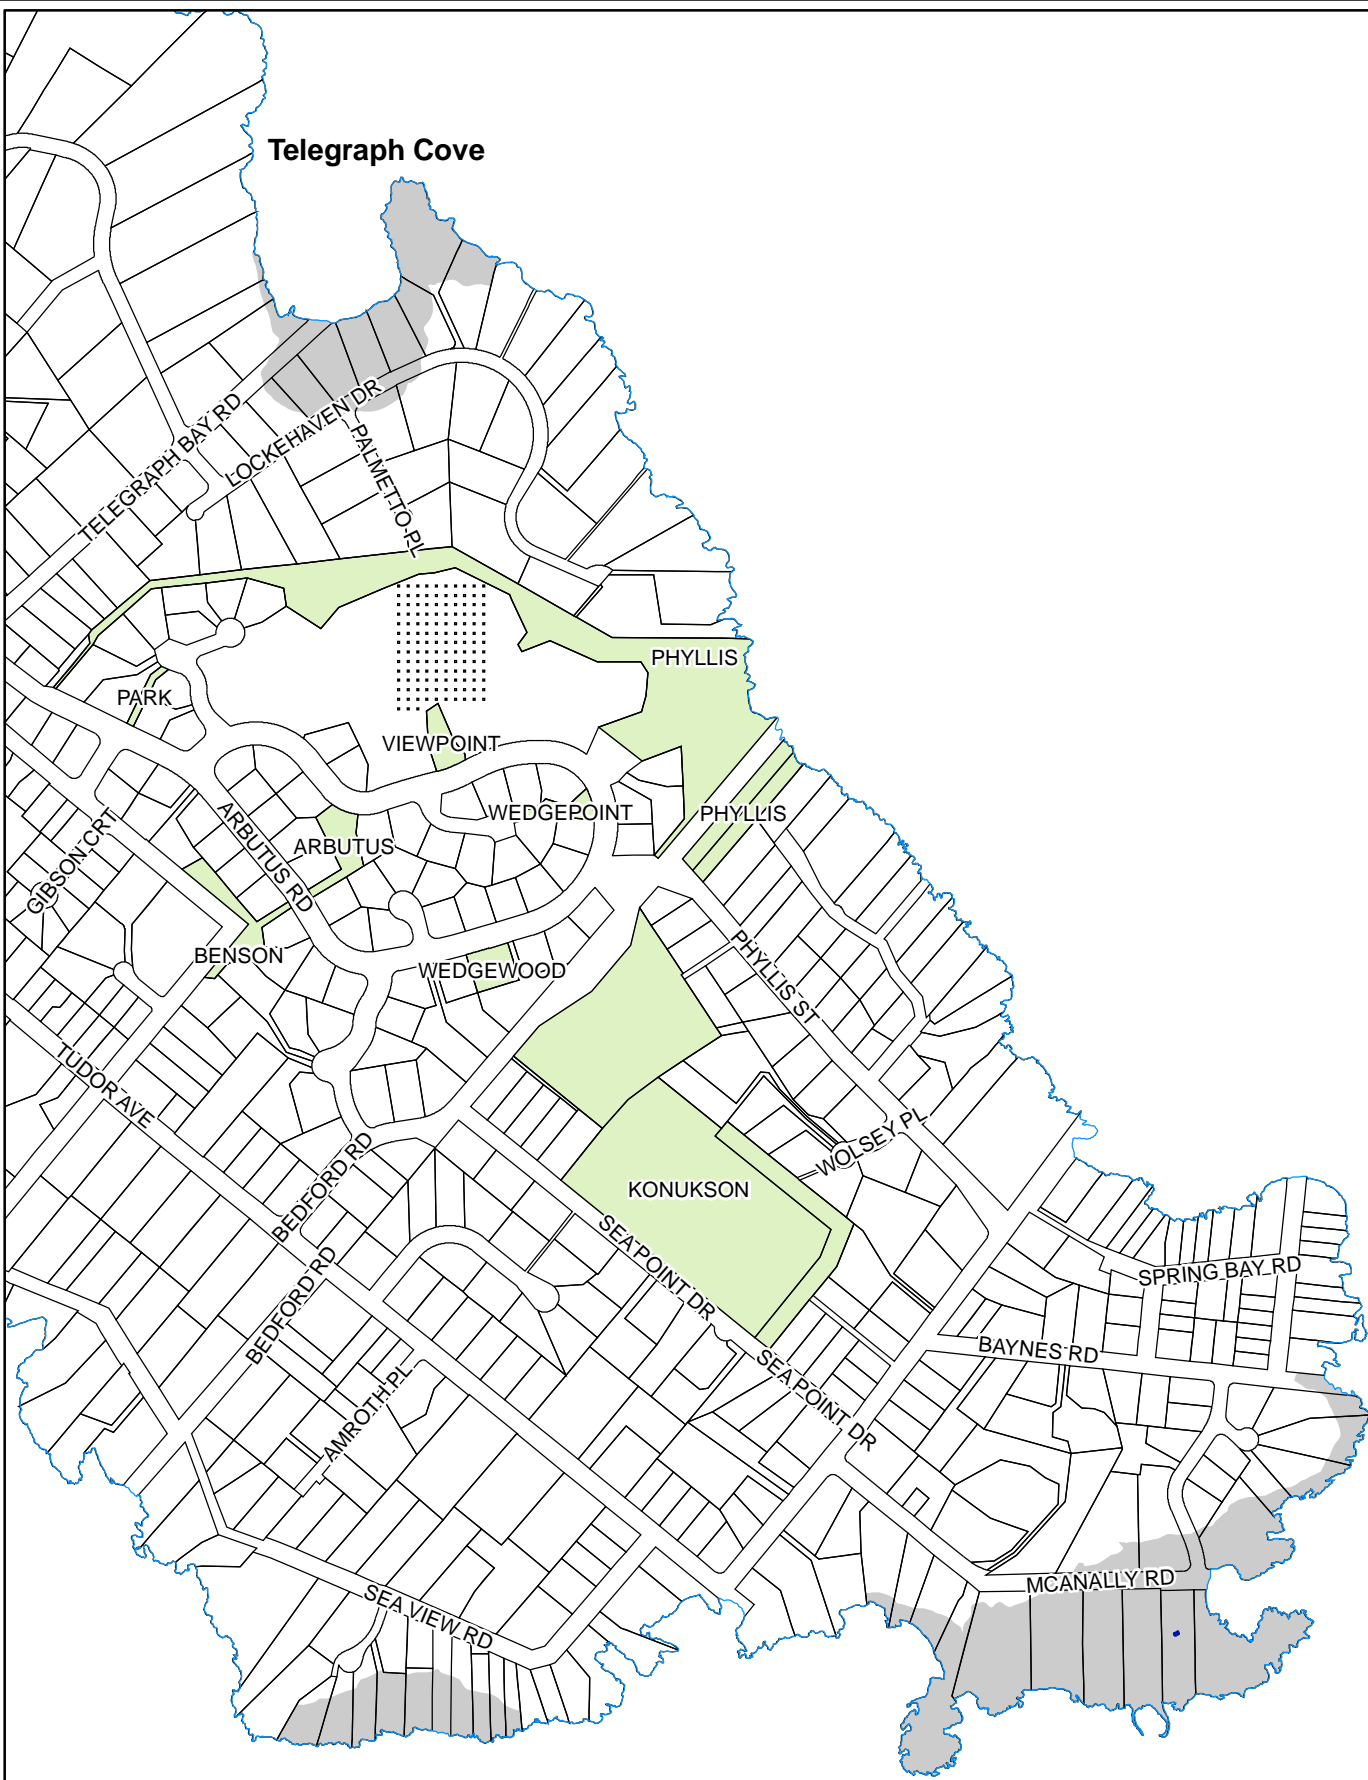

Telegraph Cove

Date: 2006/11/10

**Legend**

-  Tsunami Planning Zones
-  Parks