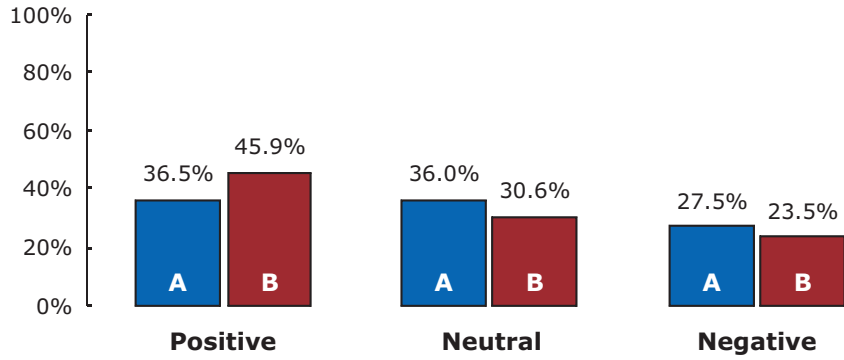

QB2C

"Attending live theatre in your community"

SUMMARY OF CONSOLIDATED RESULTS (A + B)

RESPONSE	A	B	A + B
	Stat. Significant	Self-selecting	Total
Positive	36.5%	45.9%	41.2%
Neutral	36.0%	30.6%	33.3%
Negative	27.5%	23.5%	25.5%