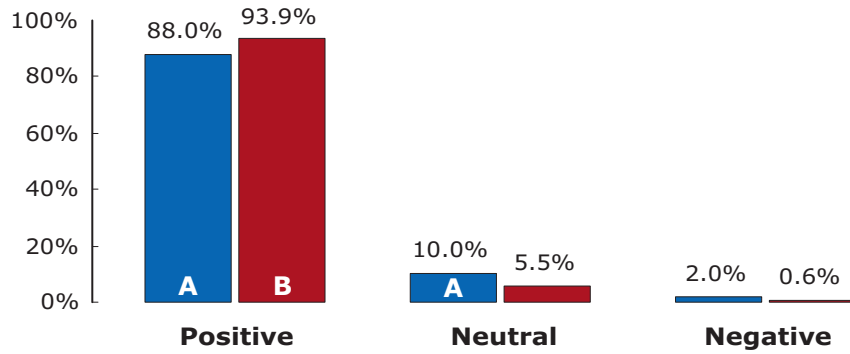

QB1B

### SUMMARY OF CONSOLIDATED RESULTS (A + B)

RESPONSE	A	B	A + B
	Stat. Significant	Self-selecting	Total
Positive	88.0%	93.9%	<b>90.7%</b>
Neutral	10.0%	5.5%	<b>7.9%</b>
Negative	2.0%	0.6%	<b>1.4%</b>