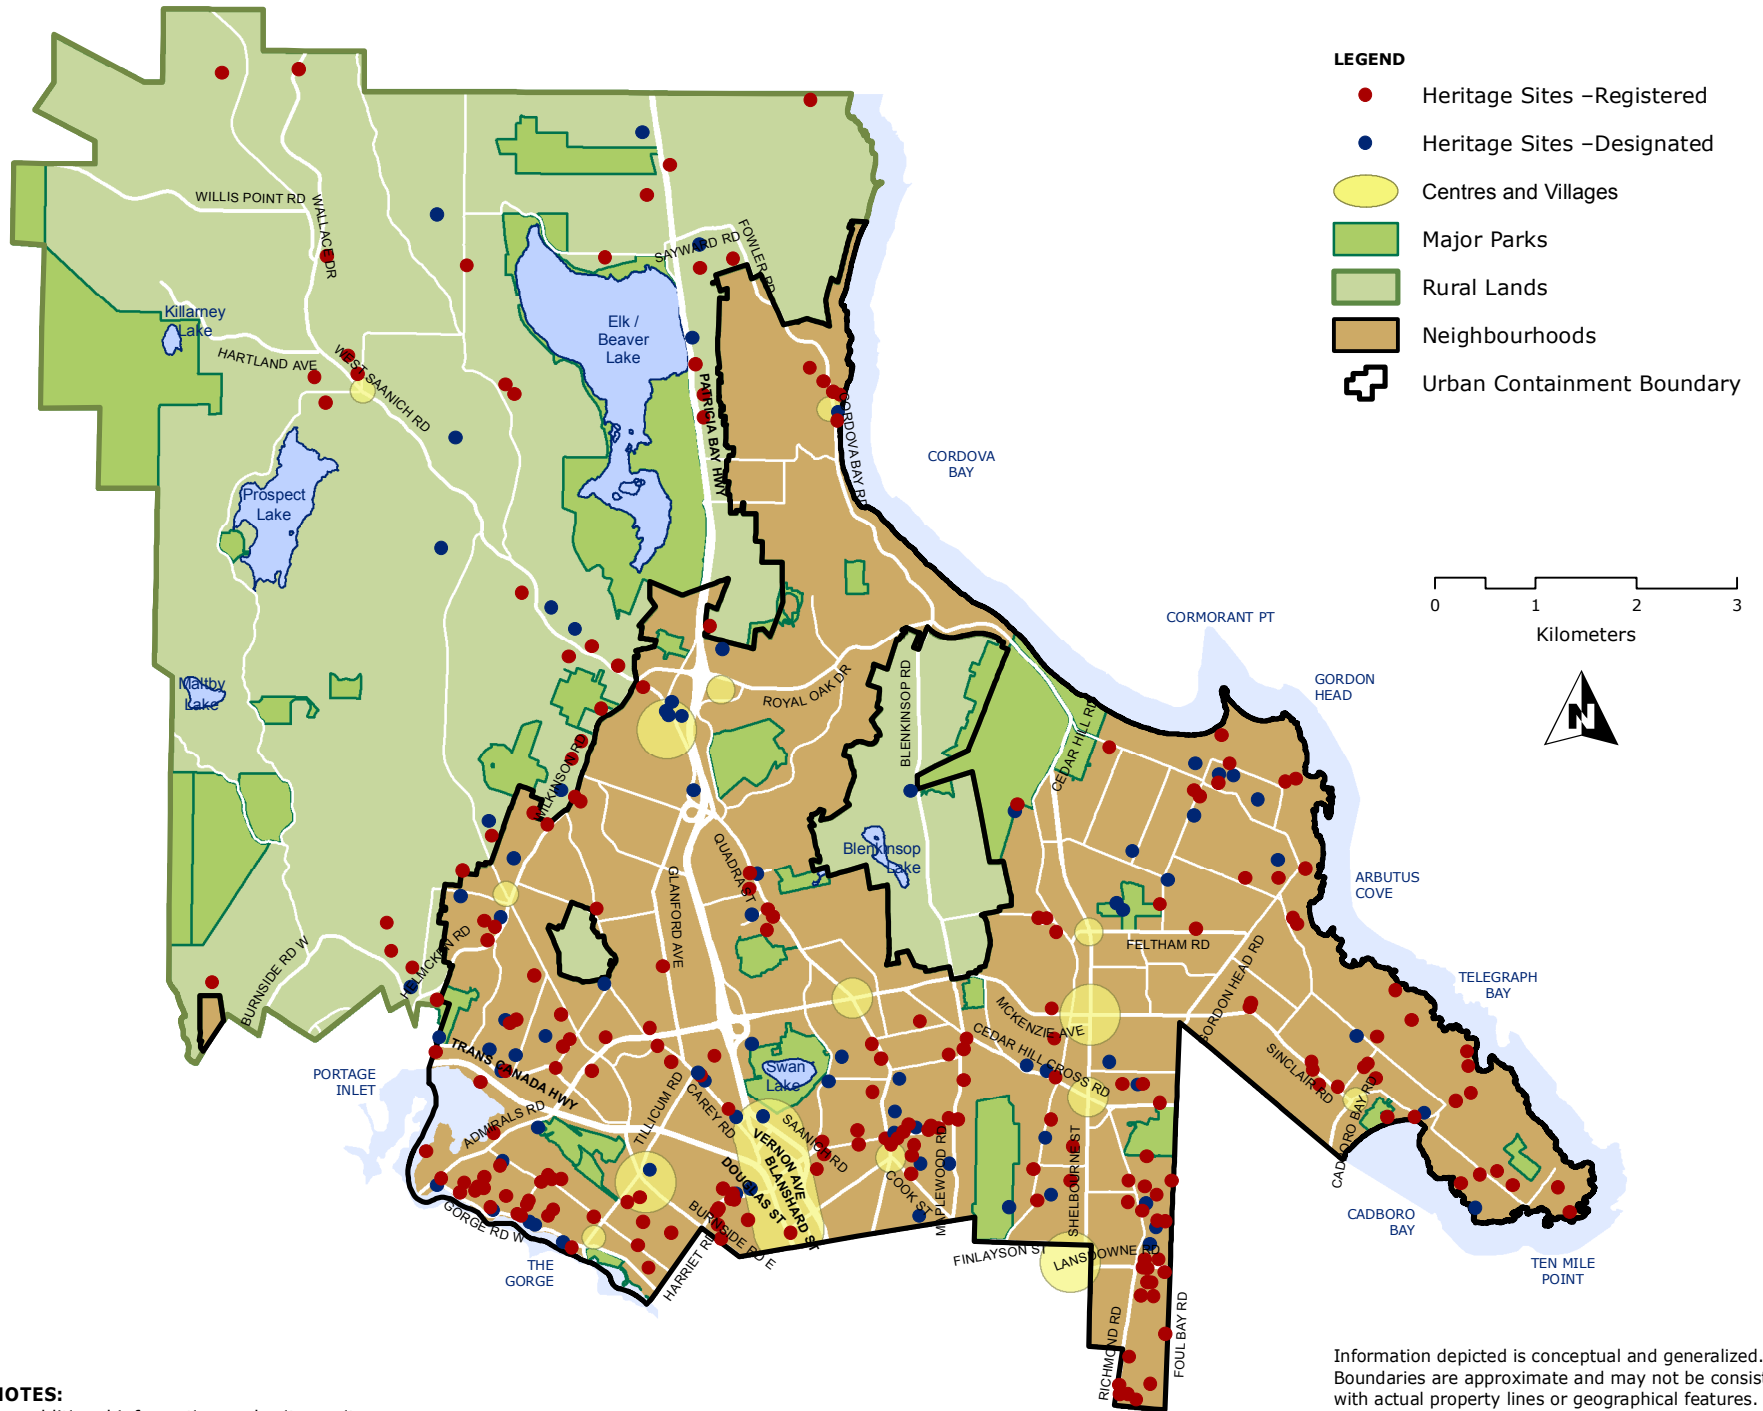

# MAP 21 Heritage Buildings and Structures

- LEGEND**
- Heritage Sites -Registered
  - Heritage Sites -Designated
  - Centres and Villages
  - Major Parks
  - Rural Lands
  - Neighbourhoods
  - ⊕ Urban Containment Boundary

**NOTES:**  
 For additional information on heritage sites please consult the "Saanich Community Heritage Registry"

Information depicted is conceptual and generalized. Boundaries are approximate and may not be consistent with actual property lines or geographical features. For clarification and interpretation, please consult with the Saanich Planning Department.