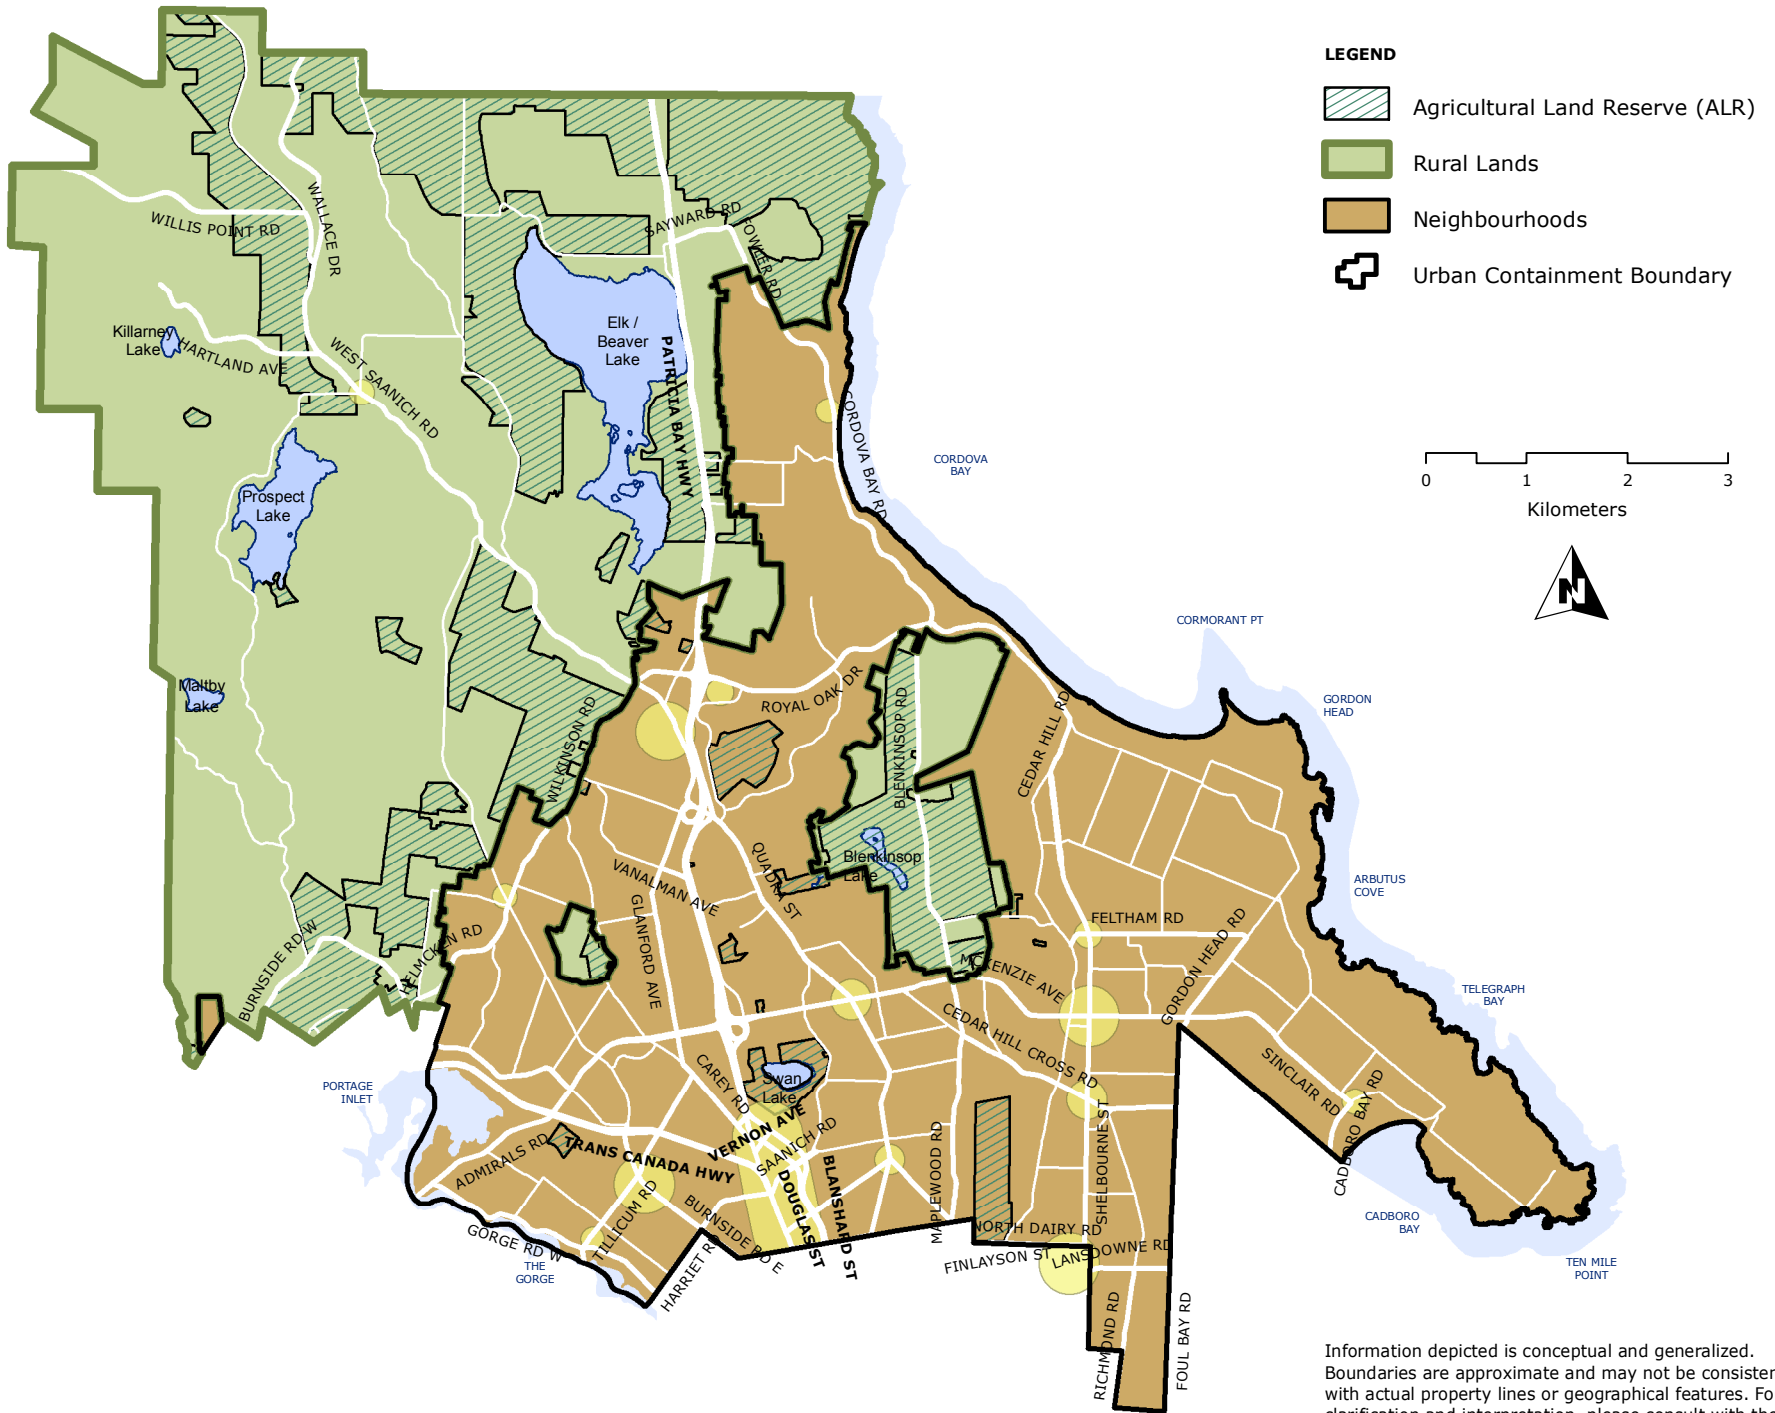

MAP 19 Rural Lands and Agricultural Land Reserve

- LEGEND**
-  Agricultural Land Reserve (ALR)
 -  Rural Lands
 -  Neighbourhoods
 -  Urban Containment Boundary

Information depicted is conceptual and generalized. Boundaries are approximate and may not be consistent with actual property lines or geographical features. For clarification and interpretation, please consult with the Saanich Planning Department.