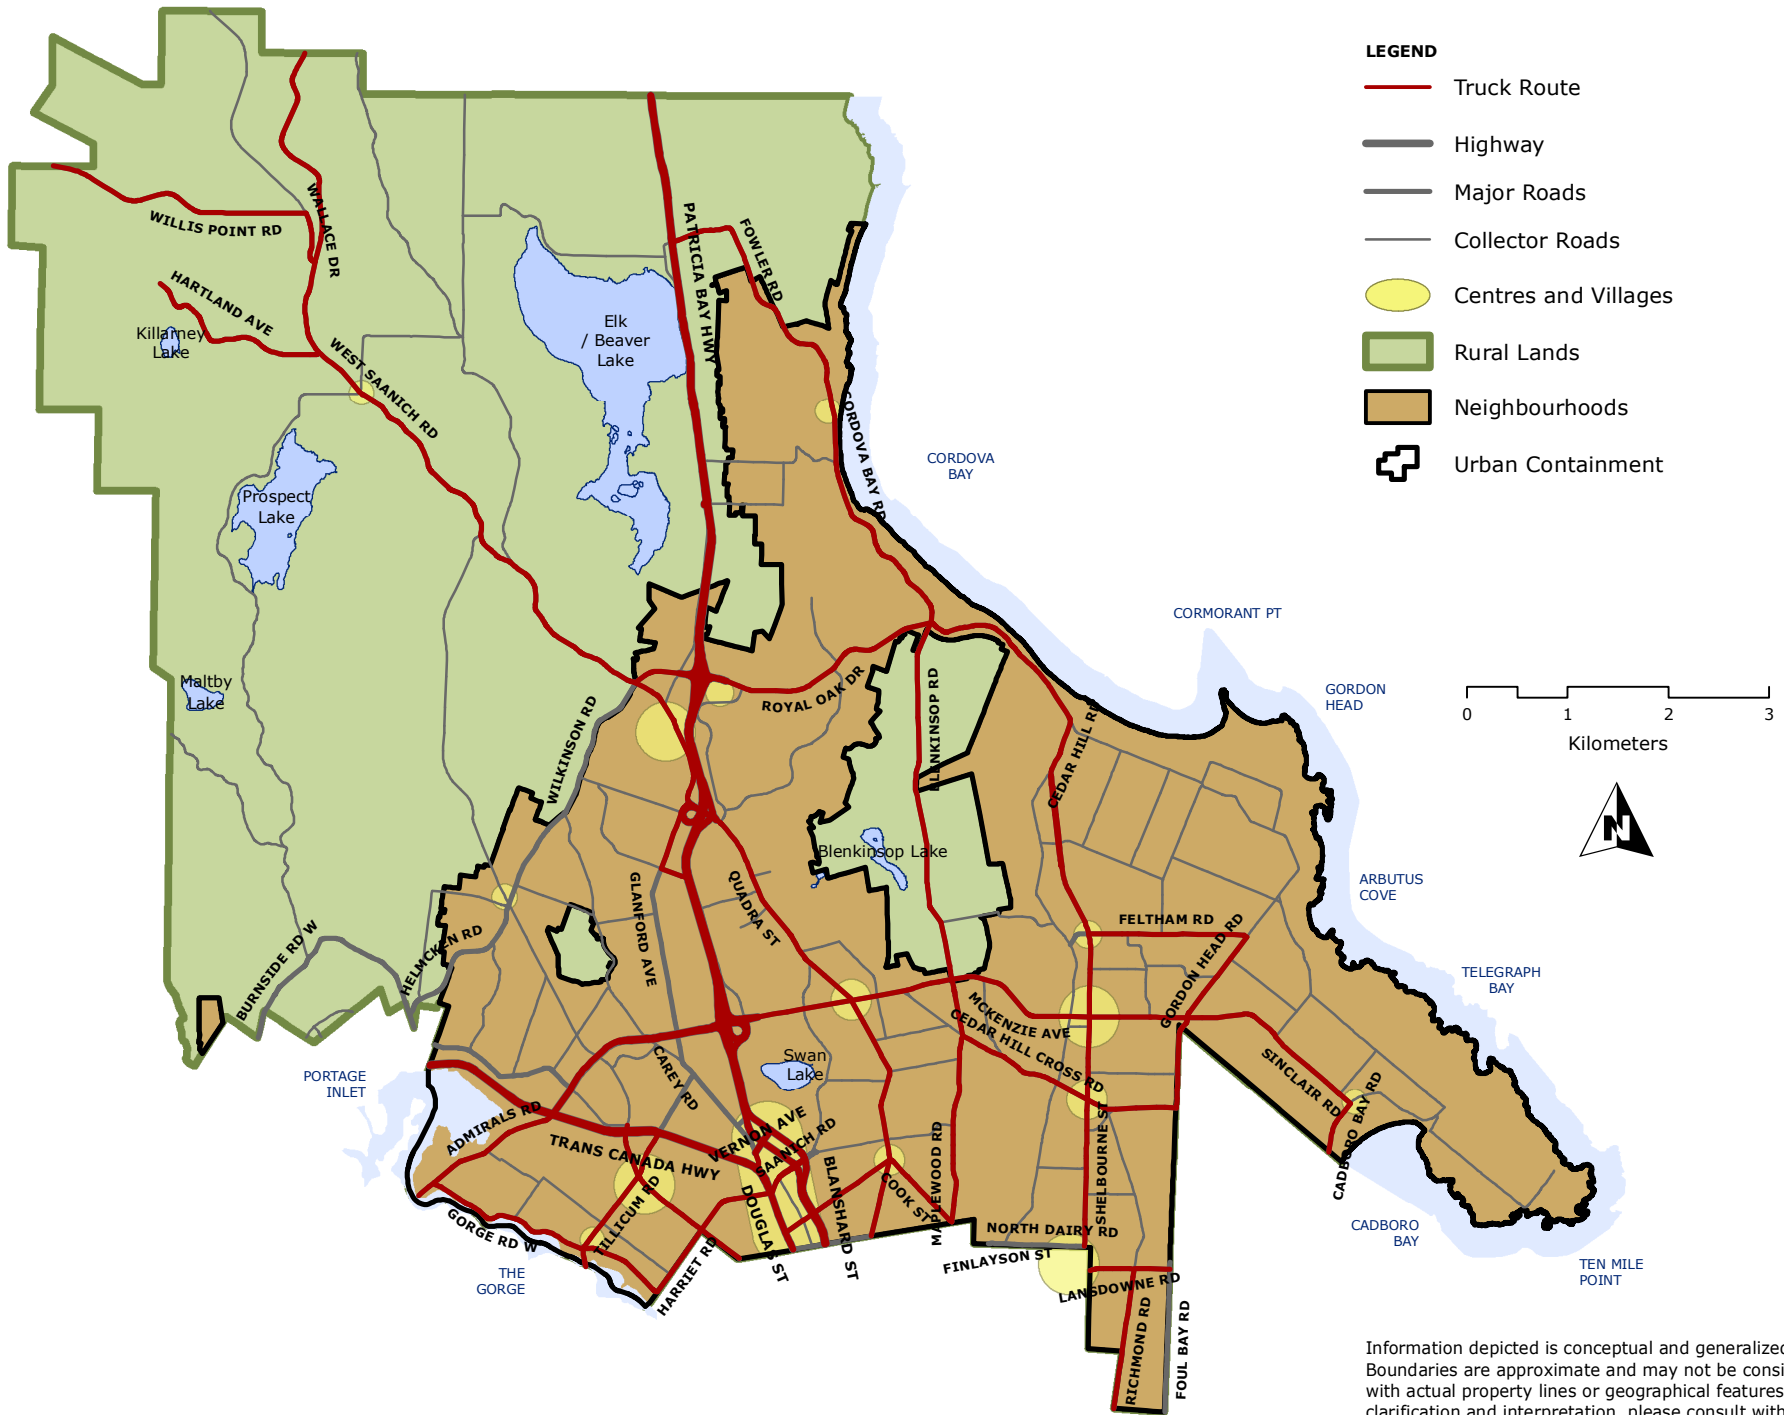

MAP 15 Road Network

Information depicted is conceptual and generalized. Boundaries are approximate and may not be consistent with actual property lines or geographical features. For clarification and interpretation, please consult with the Saanich Planning Department.