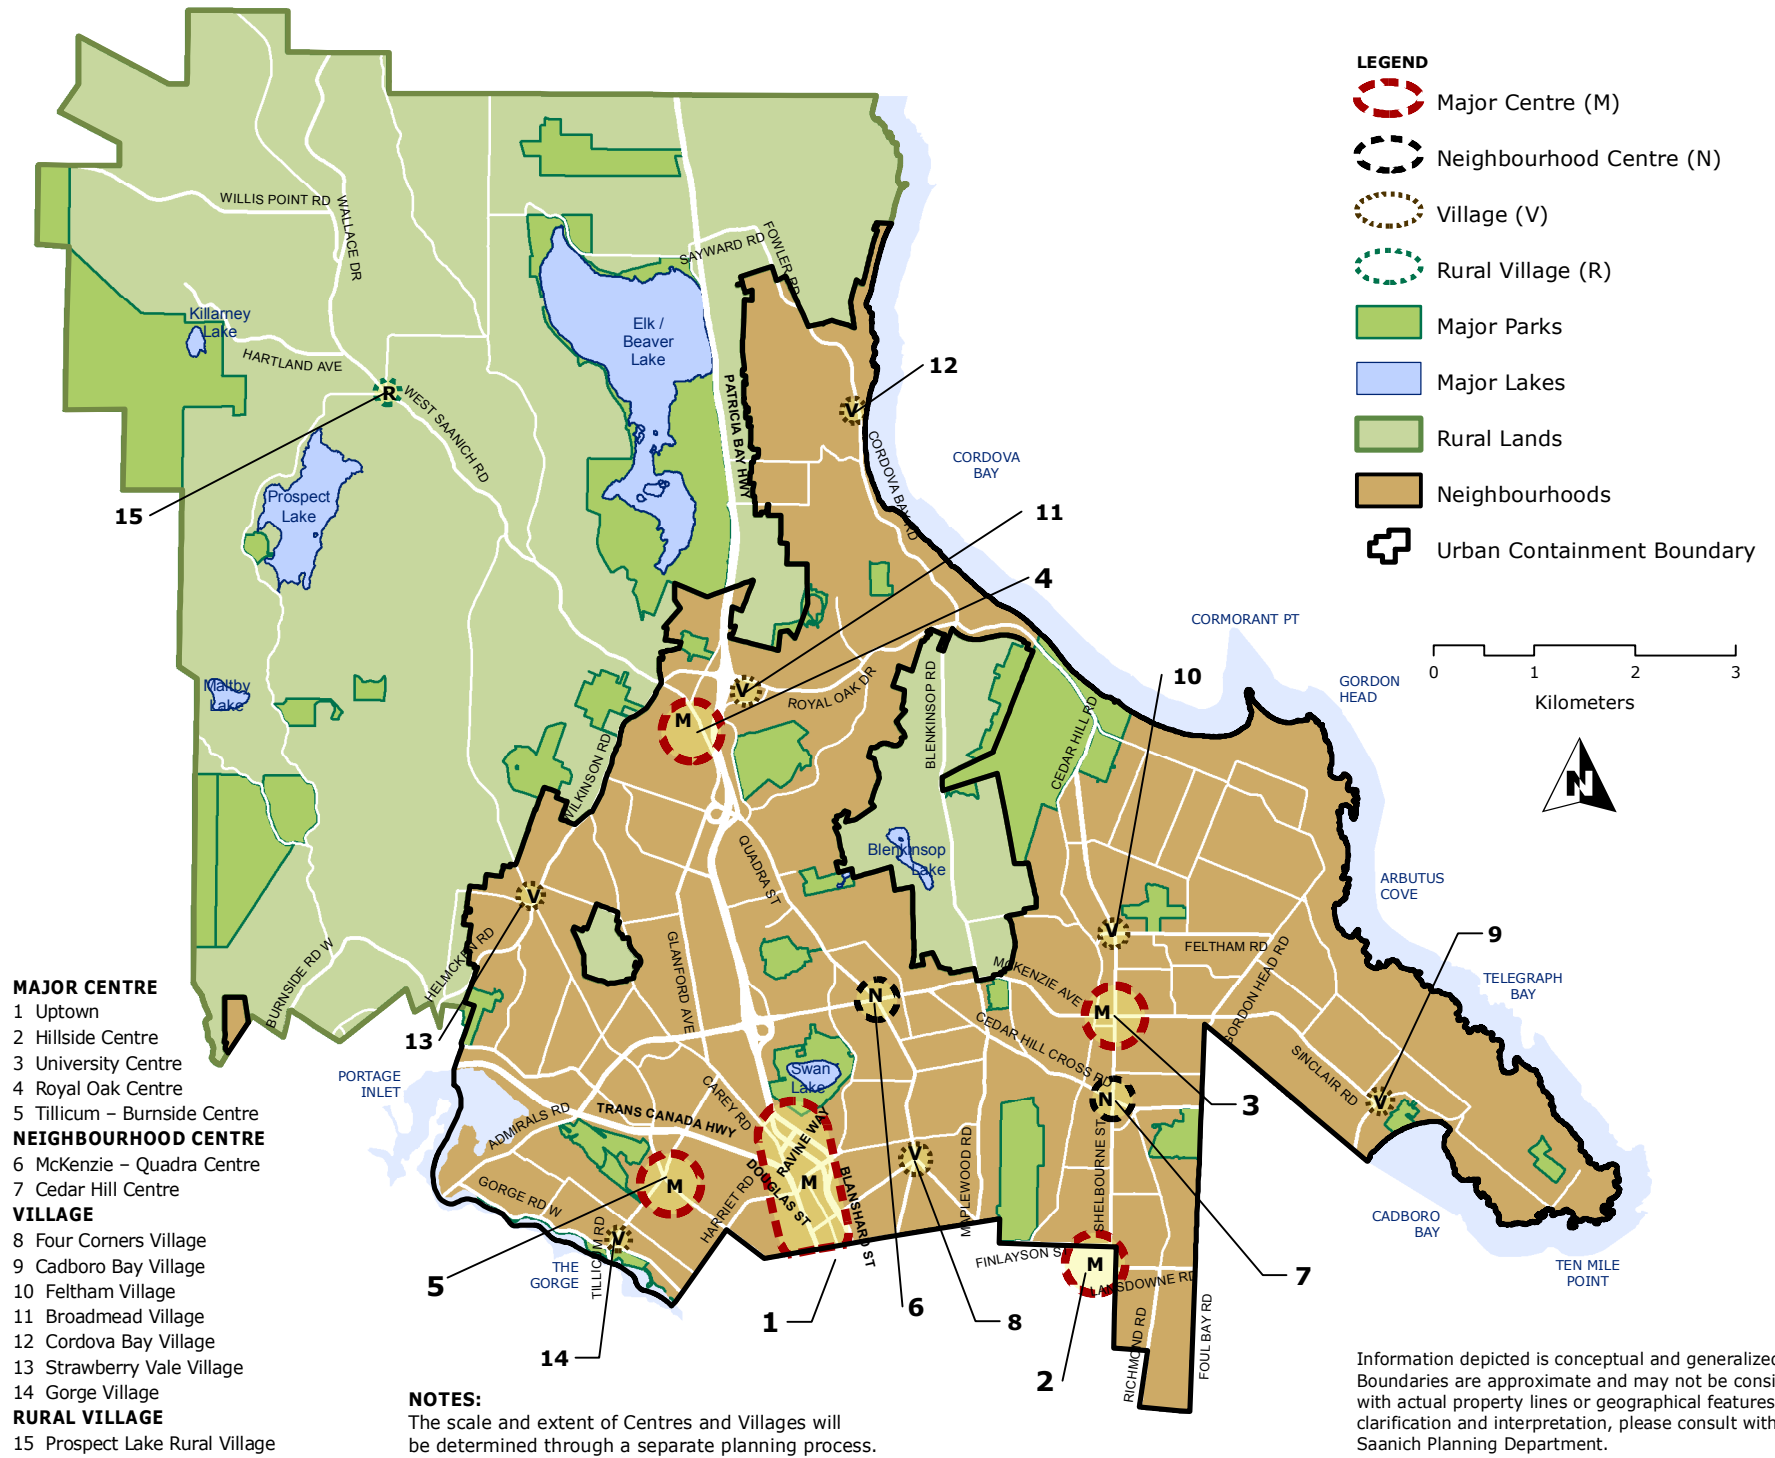

MAP 4 Urban Containment, Villages and Centres

- MAJOR CENTRE**
- 1 Uptown
 - 2 Hillside Centre
 - 3 University Centre
 - 4 Royal Oak Centre
 - 5 Tillicum – Burnside Centre
- NEIGHBOURHOOD CENTRE**
- 6 McKenzie – Quadra Centre
 - 7 Cedar Hill Centre
- VILLAGE**
- 8 Four Corners Village
 - 9 Cadboro Bay Village
 - 10 Feltham Village
 - 11 Broadmead Village
 - 12 Cordova Bay Village
 - 13 Strawberry Vale Village
 - 14 Gorge Village
- RURAL VILLAGE**
- 15 Prospect Lake Rural Village

NOTES:
The scale and extent of Centres and Villages will be determined through a separate planning process.

Information depicted is conceptual and generalized. Boundaries are approximate and may not be consistent with actual property lines or geographical features. For clarification and interpretation, please consult with the Saanich Planning Department.