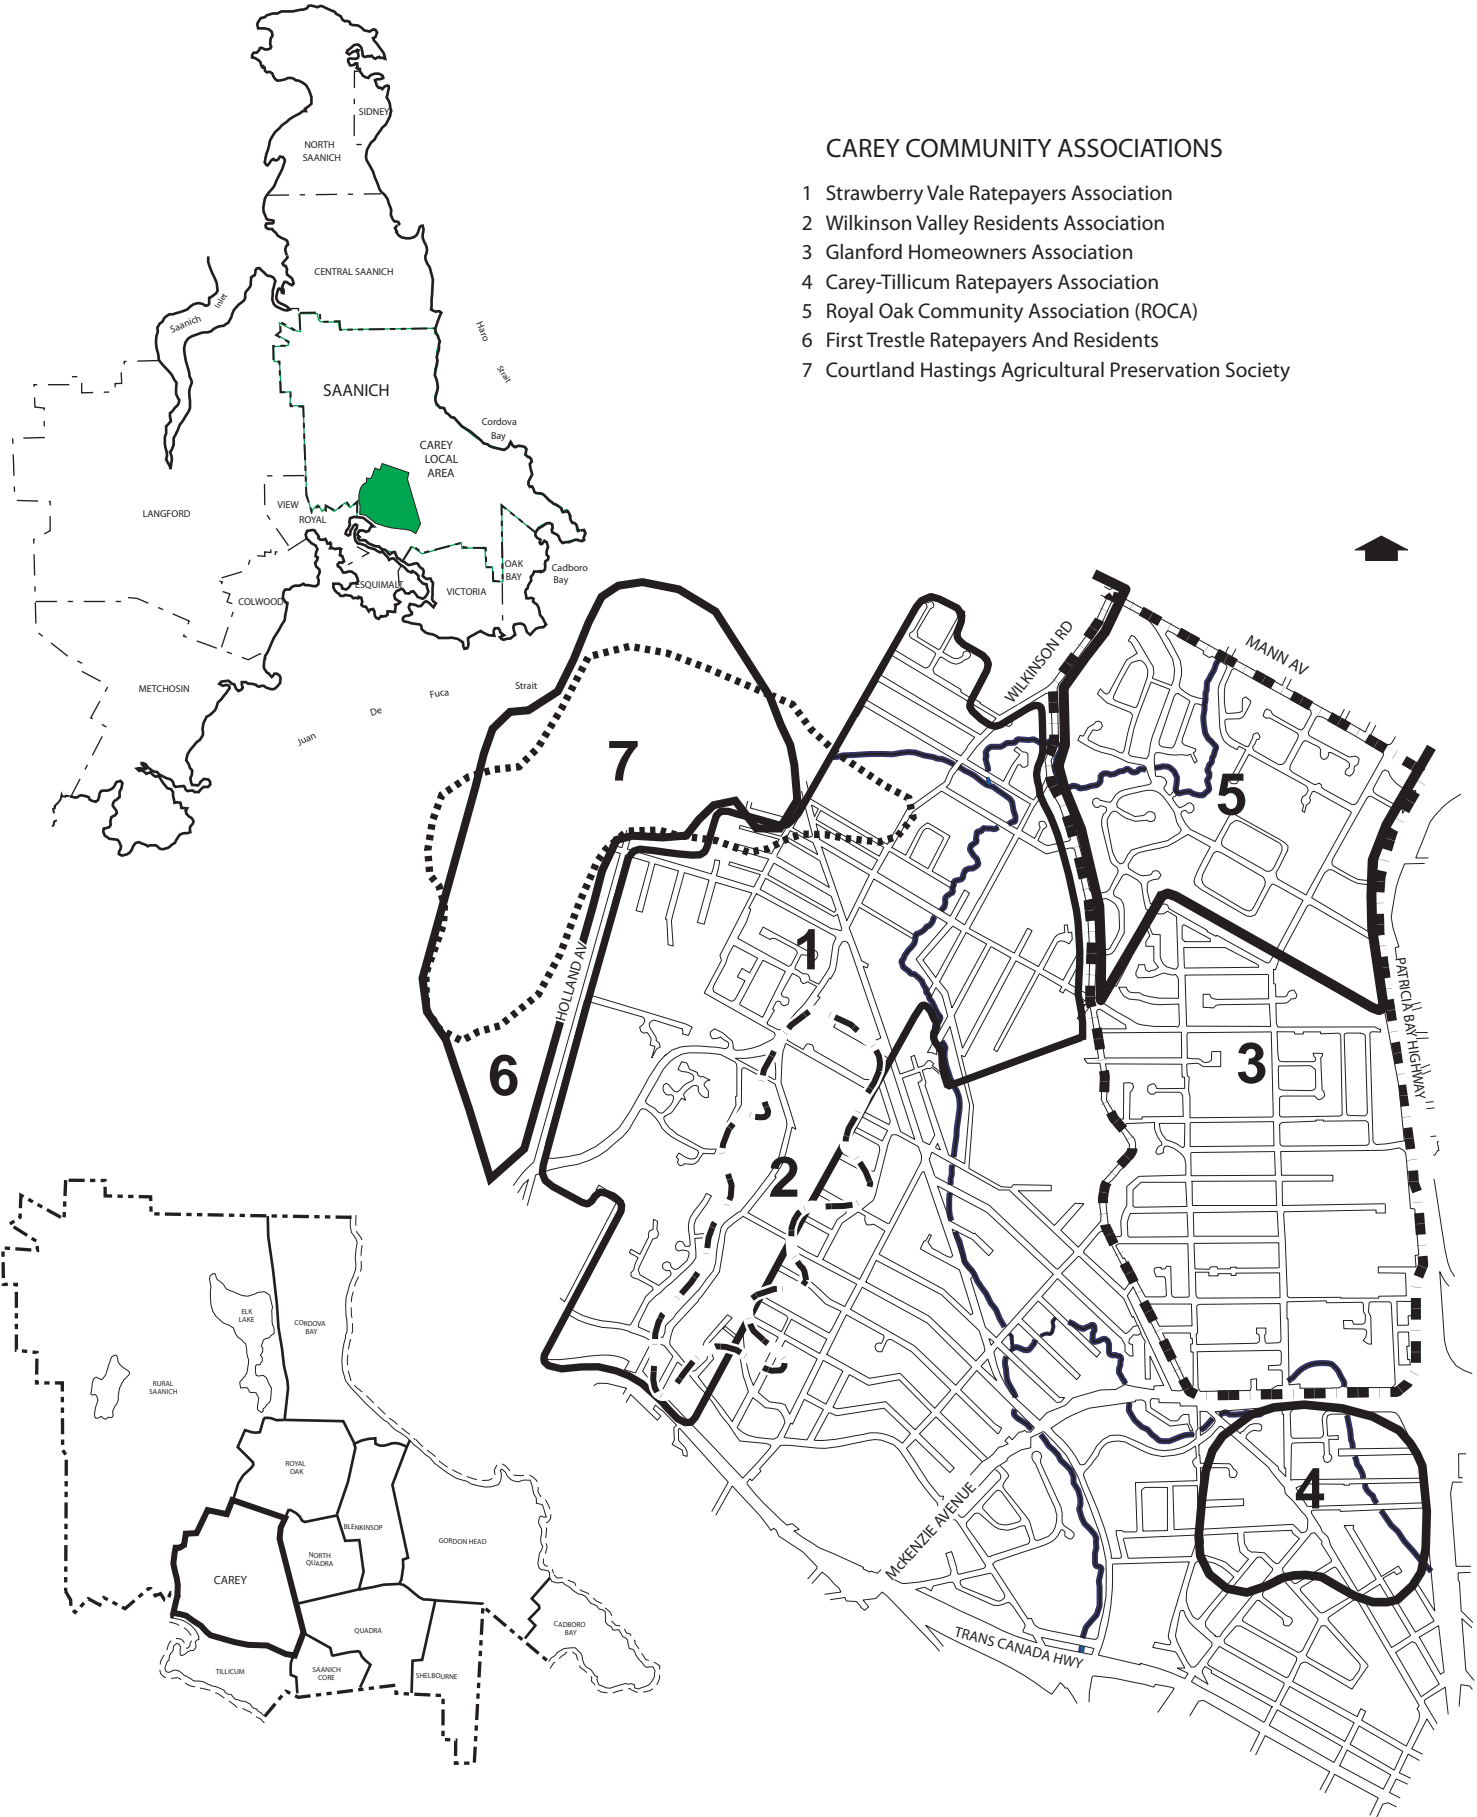

CAREY COMMUNITY ASSOCIATIONS

- 1 Strawberry Vale Ratepayers Association
- 2 Wilkinson Valley Residents Association
- 3 Glanford Homeowners Association
- 4 Carey-Tillicum Ratepayers Association
- 5 Royal Oak Community Association (ROCA)
- 6 First Trestle Ratepayers And Residents
- 7 Courtland Hastings Agricultural Preservation Society

**MAP 1.1
REGIONAL CONTEXT**