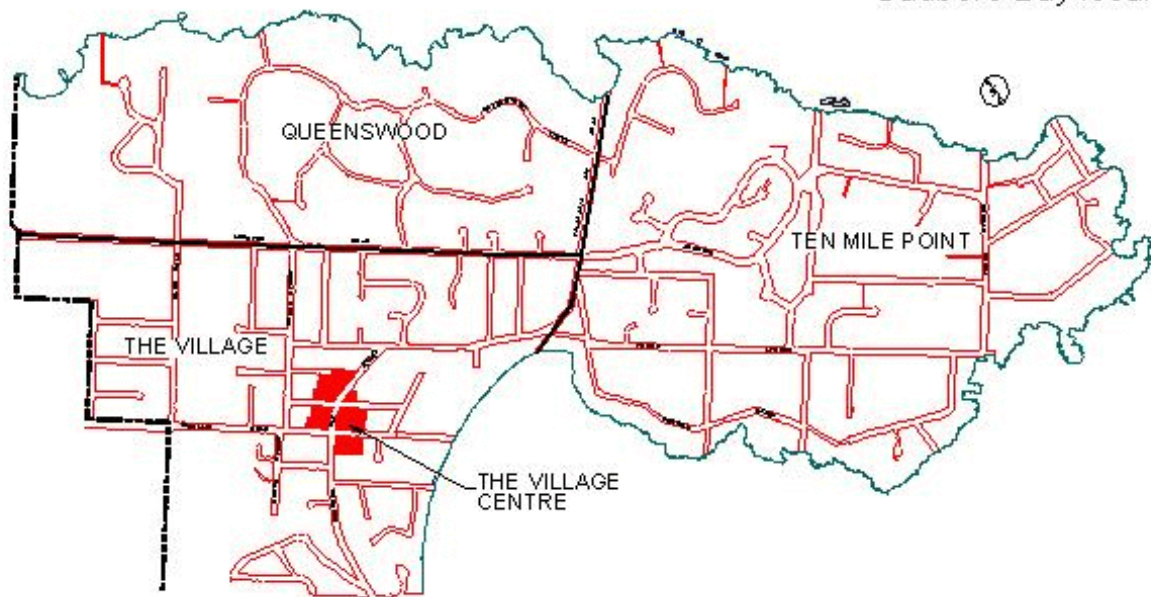

Capital Regional District

District of Saanich Local Areas

Cadboro Bay local Area

LEGEND

- LOCAL AREA PLAN BO UNDRY
- NEIGHBORHOOD BO UNDRY