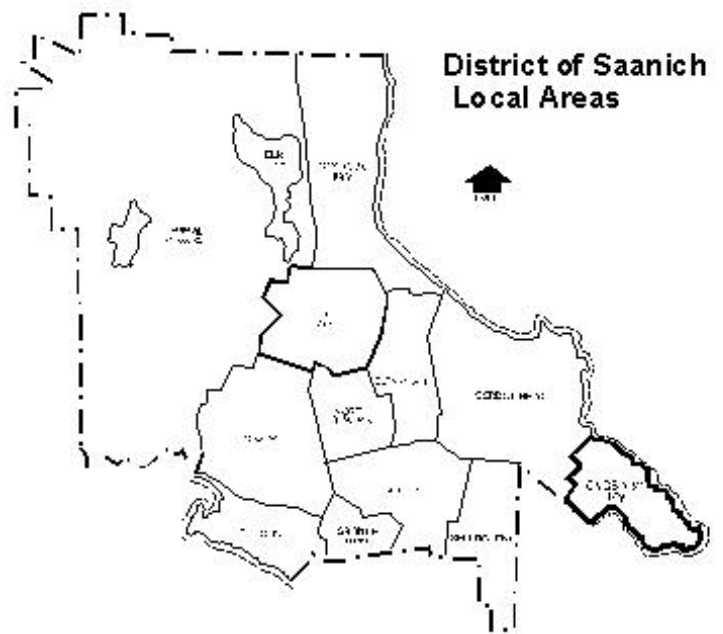

Capital Regional District

District of Saanich Local Areas

Cadboro Bay local Area

LEGEND

- LOCAL AREA PLAN BO UNDRY
- NEIGHBORHOOD BO UNDRY